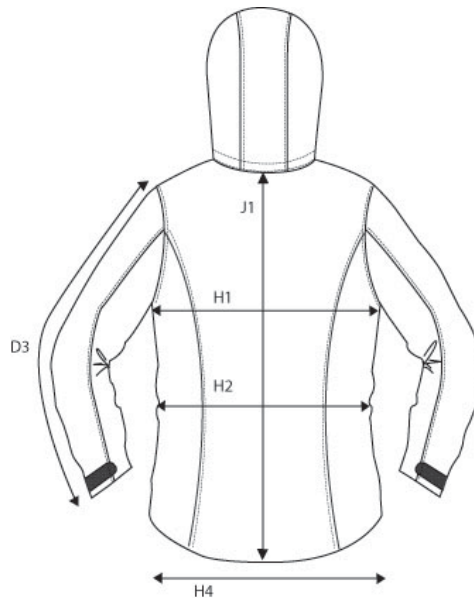

SIZE AND FIT: FAIRVIEW

FAIRVIEW Mens

Base size: M / Measurement (in cm)	Diagram	S	M	L	XL	XXL	3XL	4XL
SLEEVE LENGTH from shoulderseam	D3	67	68	69	70	71	72	73
1/2 CHEST WIDTH at armhole	H1	56	59	62	65	68	71	74
1/2 WAIST	H2	54	57	60	63	66	69	72
1/2 BOTTOM WIDTH	H4	54	57	60	63	66	69	72
FULL LENGTH at centre back	J1	71,5	74,5	77,5	80,5	83,5	86,5	89,5

FAIRVIEW Ladies

Base size: M / Measurement (in cm)	Diagram	XS	S	M	L	XL	XXL	3XL
SLEEVE LENGTH from shoulderseam	D3	63	64	65	66	67	68	69
1/2 CHEST WIDTH at armhole	H1	50	53	56	59	62	65	69
1/2 WAIST	H2	45	48	51	54	57	61	65
1/2 BOTTOM WIDTH	H4	51	54	57	60	63	66	70
FULL LENGTH at centre back	J1	68,5	70,5	72,5	74,5	76,5	78,5	80,5