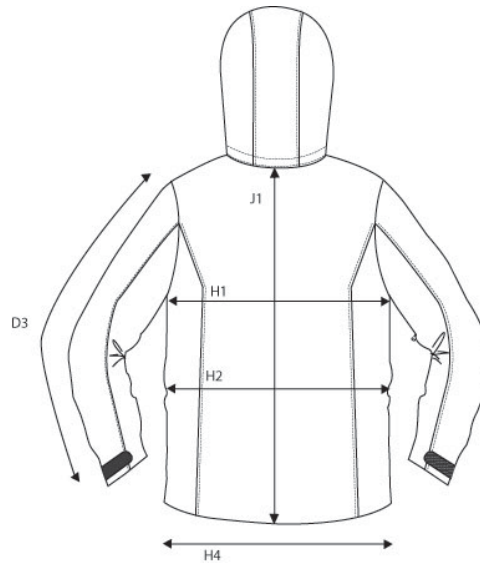

SIZE AND FIT: FAIRVIEW

FAIRVIEW Mens

Base size: M / Measurement (in cm)	Diagram	S	M	L	XL	XXL	3XL	4XL
SLEEVE LENGTH from shoulderseam	D3	67	68	69	70	71	72	73
1/2 CHEST WIDTH at armhole	H1	56	59	62	65	68	71	74
1/2 WAIST	H2	54	57	60	63	66	69	72
1/2 BOTTOM WIDTH	H4	54	57	60	63	66	69	72
FULL LENGTH at centre back	J1	71,5	74,5	77,5	80,5	83,5	86,5	89,5

FAIRVIEW Ladies

Base size: M / Measurement (in cm)	Diagram	XS	S	M	L	XL	XXL	3XL
SLEEVE LENGTH from shoulderseam	D3	63	64	65	66	67	68	69
1/2 CHEST WIDTH at armhole	H1	50	53	56	59	62	65	69
1/2 WAIST	H2	45	48	51	54	57	61	65
1/2 BOTTOM WIDTH	H4	51	54	57	60	63	66	70
FULL LENGTH at centre back	J1	68,5	70,5	72,5	74,5	76,5	78,5	80,5